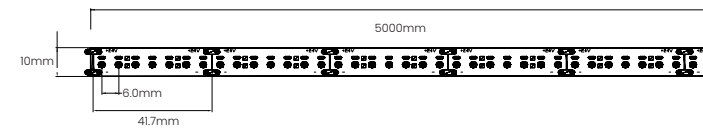

Sizes	80p	128p	160p	238p	294p	320p
Wattage	6W/m	9W/m	12W/m	17W/m	21W/m	24W/m
Lumen	720 lm/m	1070 lm/m	1410 lm/m	1760lm/m	2180lm/m	2880lm/m

Product Impression

Product Dimensions

L5000mm x W10mm

SDCM

>3

Dimmable