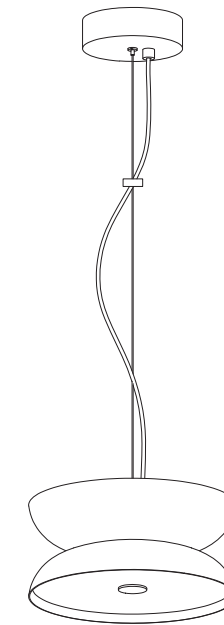

## Sky Drum

LD-LPL335

Introducing the Sky Drum LED Pendant Light, a luminaire that redefines ceiling lighting with its grandeur and adaptability. Suspended in captivating drum shapes both up and down, Sky Drum is more than just a lighting fixture; it's a statement of versatility and modern design. With the flexibility to hang at any desired height, this large-sized ceiling luminaire offers a substantial luminous flux, ensuring it seamlessly adapts to the spatial needs of any application or situation.

The design of Sky Drum is a visual delight, expressed in a surrounding slightly curved circular strip that adds a touch of contemporary elegance to any space. Its direct and indirect diffused beam spread creates a perfect and homogeneous light diffusion, coupled with the alluring illusion of a natural skylight.

### Applications

- Office
- Residence
- Retail Outlets

Sizes	220mm
Wattage	20W (10W Up/10W Down)
Lumen	2000 lm(1000 lm Up/ 1000 lm Down)

### Product Dimensions

Ø 220 x 50mm