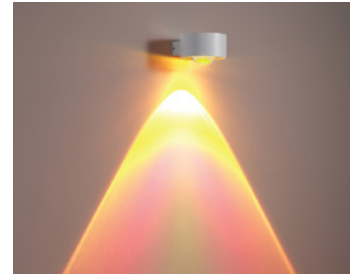

Beam Angle

Narrow

System Efficacy (lm/W)

>80lm/W

Dimmable

ON/OFF

SDCM

<3 steps

CCT

1800K ~ 2000K

UGR

⁺ <15