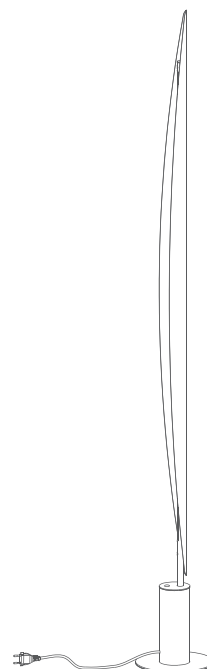

Product Impression