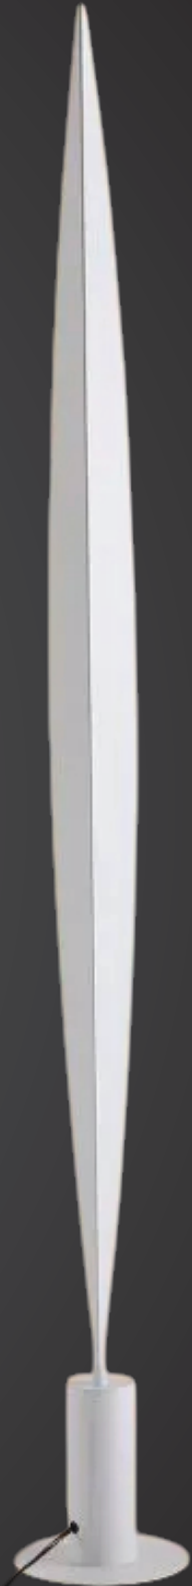

02

LED FLOOR LAMP-L

LD-LFL047

An ethereal line, a sculpture of light, the LED Floor Lamp-L stands as a beacon of elegance and functionality in any space. Redefining architectural language through emotional design, its essential yet sophisticated form emanates an indirect and ambient glow. Crafted from solid aluminum, its structure ensures a resounding yet lightweight presence, free from glare and capable of providing comfortable illumination through reflection on the wall. This luminaire empowers any room or situation with its comfortable distribution of light, accentuated by its slender geometry and the theatrical interplay of light and shadow.

The LED Floor Lamp-L's intensity can be finely adjusted, enhancing its visual impact against any backdrop. Versatile and timeless, this floor-standing luminaire embodies a blend of form and function, seamlessly integrating into any interior while adding a touch of modern elegance. Illuminate your space with the LED Floor Lamp-L, where light becomes art and emotion meets architecture.