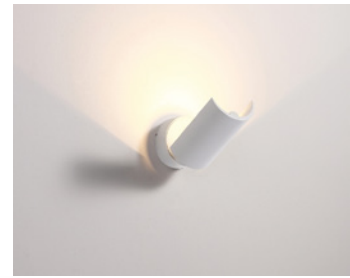

Beam Angle

Diffused

System Efficacy (lm/W)

>100lm/W

Dimmable

ON/OFF

SDCM

<3 steps

CCT

2700K, 3000K, 4000K, 6000K

UGR

⁺ <22