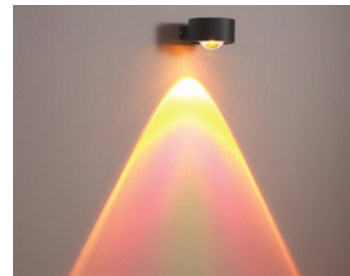

Beam Angle

Narrow

System Efficacy (lm/W)

>80lm/W

Dimmable

ON/OFF

SDCM

<3 steps

CCT

1800K ~ 2000K

UGR

⁺ <15