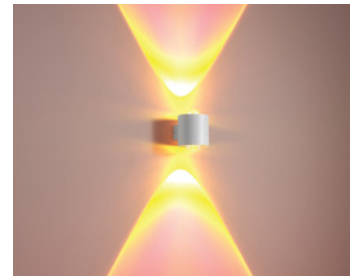

Beam Angle

Narrow

System Efficacy (lm/W)

>80lm/W

Dimmable

ON/OFF

SDCM

<3 steps

CCT

1800K ~ 2000K

UGR

⁺ <15