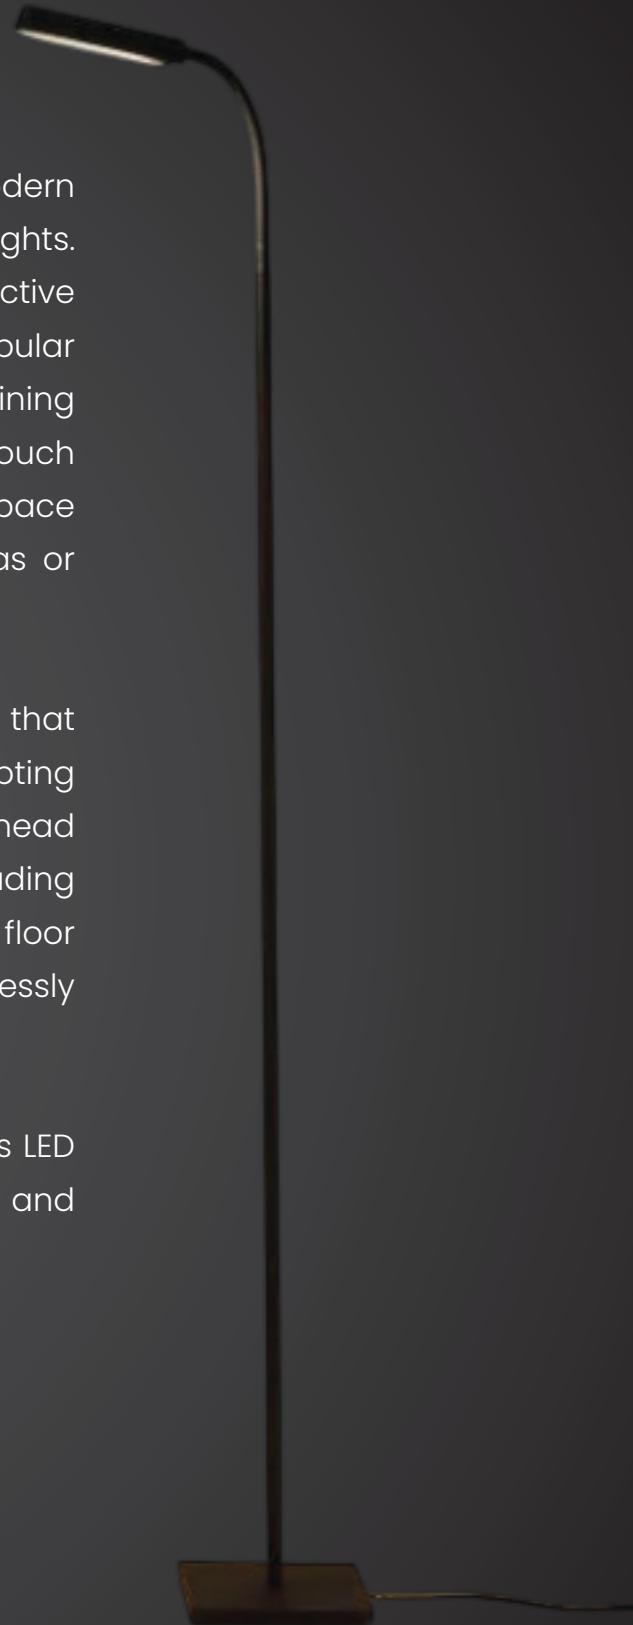

01

LED FLOOR LAMP-C

LED Floor Lamp-C

"Introducing the LED Floor Lamp-C, a beacon of modern design and functionality in the realm of floor standing lights. This arc-shaped lamp stands out with its attractive aesthetic and remarkable functionality, making it a popular choice for illuminating diverse spaces, especially dining rooms. The lamp's curvilinear design not only adds a touch of contemporary elegance but also optimizes space utilization, making it perfect for positioning near sofas or dining tables.

The LED Floor Lamp-C is a versatile lighting solution that offers both principal and additional lighting, adapting effortlessly to various requirements. Its adjustable head allows for focused illumination, making it an ideal reading light for book enthusiasts. Beyond functionality, this floor lamp creates a cozy atmosphere, seamlessly complementing a wide range of room designs.

Illuminate your space with zeal and professionalism as LED Floor Lamp-C becomes a symbol of both style and practicality.