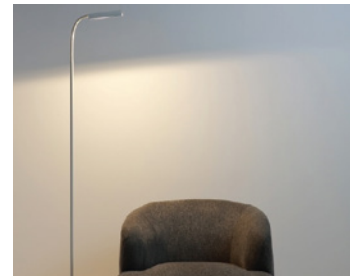

Beam Angle

Diffused

System Efficacy (lm/W)

>100lm/W

Dimmable

ON/OFF

SDCM

<3 steps

CCT

2700K, 3000K, 4000K, 6000K

UGR

⁺ <22