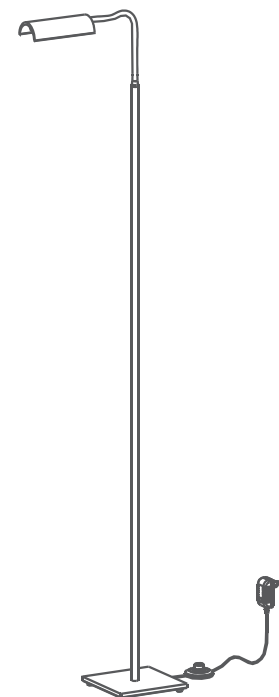

Product Impression