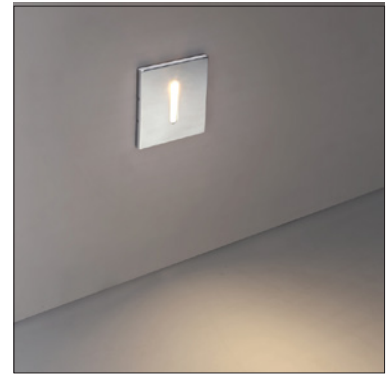

Beam Angle

30°
Medium

Applications

- Steps & Step Walls
- Narrow Pathways
- Small Entrances
- Corridors & Balconies

System Efficacy (lm/W)

Upto 70lm/W

CRI

>80

CCT

2700K, 3000K,4000K, 6000K

Sizes	86 x 86
Wattage	1W
Lumen	70lm

Product Dimensions

Ø 86 x 86 x 57mm