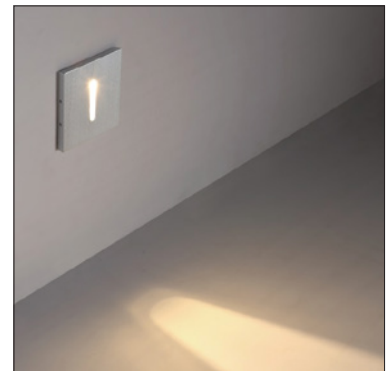

Beam Angle

30°
Medium

Applications

- Steps & Step Walls
- Narrow Pathways
- Small Entrances
- Corridors & Balconies

System Efficacy (lm/W)

Upto 70lm/W

CRI

>80

CCT

2700K, 3000K,4000K, 6000K

Sizes	86 x 86
Wattage	1W
Lumen	70lm

Product Dimensions

Ø 86 x 86 x 57mm