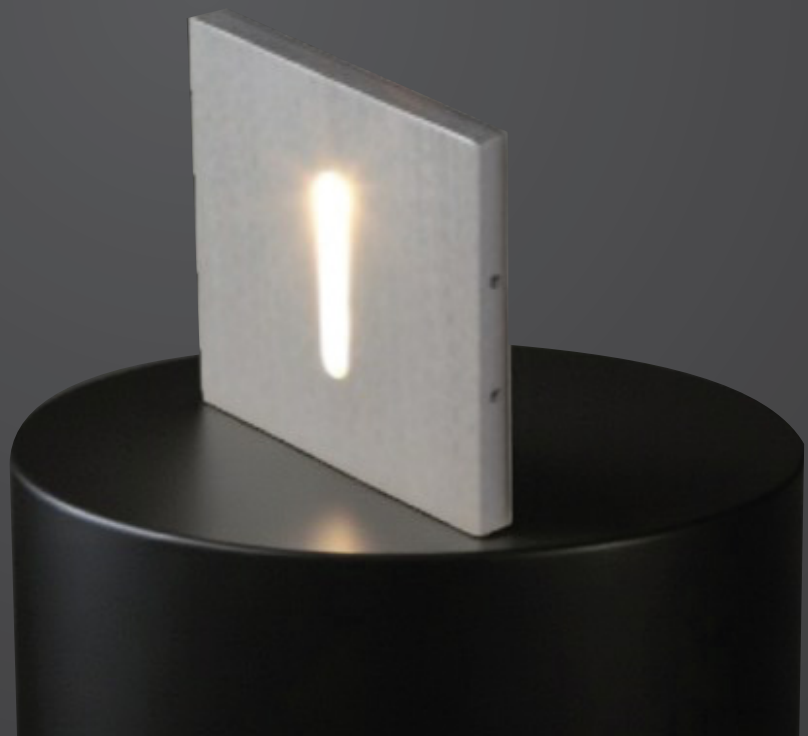

STEP LIGHTS

LEDOS
LIGHTING SOLUTIONS

01

LED STRIDE 1

LD-LSL709

Introducing LED Stride, a sophisticated LED Step Light that combines geometrical precision with architectural elegance. Specifically designed for wall recessed mounting, LED Stride stands out as a floor wash light that seamlessly integrates into the wall, creating a clean visual transition between planes without any division lines. The luminaire's single-piece design ensures a perfect fit, enhancing the aesthetic appeal of corridors, stairs, and transit areas with a discreet and modern touch.

LED Stride's ultrafine frame contributes to its visual integration with the installation surface, allowing it to harmoniously blend with its surroundings.

Beam Angle

Wide Beam

Applications

- Steps & Step Walls
- Pathways
- Small Entrances
- Corridors & Balconies

Lamp Lumen Lifetime

30,000hrs @ L70/B50

UGR

Indirect Beam

02

LED STRIDE 2

LD-LSL013

Introducing LED Stride, a sophisticated LED Step Light that combines geometrical precision with architectural elegance. Specifically designed for wall recessed mounting, LED Stride stands out as a floor wash light that seamlessly integrates into the wall, creating a clean visual transition between planes without any division lines. The luminaire's single-piece design ensures a perfect fit, enhancing the aesthetic appeal of corridors, stairs, and transit areas with a discreet and modern touch.

LED Stride's ultrafine frame contributes to its visual integration with the installation surface, allowing it to harmoniously blend with its surroundings.

Beam Angle

30°
Medium

Applications

- Steps & Step Walls
- Narrow Pathways
- Small Entrances
- Corridors & Balconies